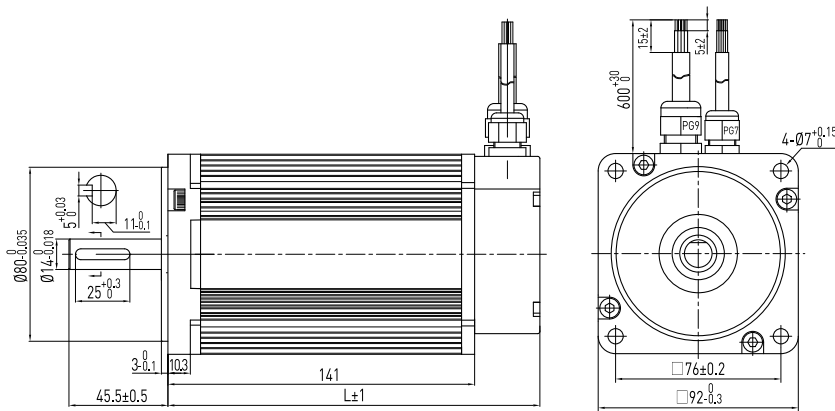

# BB SERIES 92mm

电机型号 Type	电压 Voltage	额定功率 Power	额定扭矩 Rated Torque	空载转速 No load Speed	空载电流 No load Current	负载转速 Rated Speed	负载电流 Rated Current	有否 Hall(Y/N)	电机寿命 Life(Hours)	机身长度 Length	内驱 Internal Drive	电机重量 Weight
BB9280030S24	24V	800W	2.547N.M	4000RPM	< 10A	3000RPM	41.67A	Both	> 5000	94mm	NO	4335g
BB9280030S48	48V	800W	2.547N.M	4000RPM	< 5A	3000RPM	20.83A	Both	> 5000	94mm	NO	4335g
BB9280030S310	310V	800W	2.547N.M	4000RPM	< 0.8A	3000RPM	3.23A	Both	> 5000	94mm	NO	4335g
BB9230020S24	24V	300W	1.433N.M	2400RPM	< 1.7A	2000RPM	15.63A	Both	> 5000	84mm	NO	3520g
BB9230020S48	48V	300W	0.955N.M	2400RPM	< 0.9A	3000RPM	7.81A	Both	> 5000	84mm	NO	3520g
BB9230020S310	310V	300W	0.955N.M	2400RPM	< 0.4A	3000RPM	1.21A	Both	> 5000	84mm	NO	3520g
BB9220020S24	24V	200W	0.955N.M	4000RPM	< 1.8A	2000RPM	10.42A	Both	> 5000	64mm	NO	2690g
BB9230030S48	48V	300W	0.955N.M	2400RPM	< 1.3A	3000RPM	7.81A	Both	> 5000	64mm	NO	2690g
BB9235030S310	310V	350W	1.114N.M	2400RPM	< 0.7A	3000RPM	1.41A	Both	> 5000	64mm	NO	2690g

## 尺寸图 DIMENSIONAL DRAWING