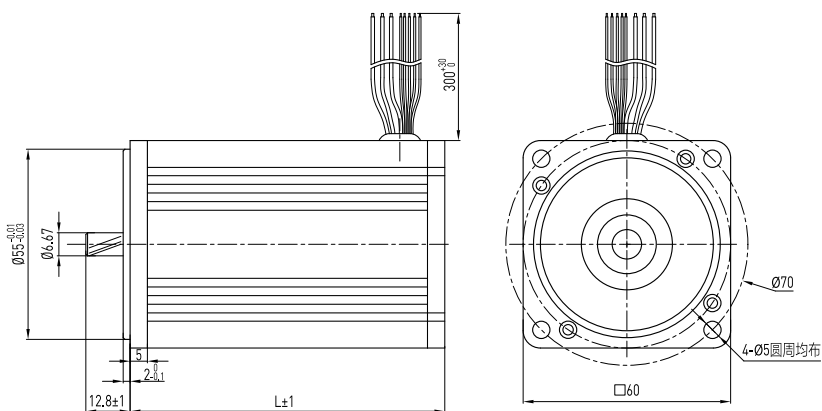

BB SERIES 60mm LOW POWER TYPE 低功率版

电机型号 Type	电压 Voltage	额定功率 Power	额定扭矩 Rated Torque	空载转速 No load Speed	空载电流 No load Current	负载转速 Rated Speed	负载电流 Rated Current	有否 Hall(Y/N)	电机寿命 Life(Hours)	机身长度 Length	内驱 Internal Drive	内驱长度 Internal Driver Length	电机重量 Weight
BB604030S12	12V	40W	0.127N.M	4000RPM	< 1.6A	3000RPM	5.13A	Both	> 5000	91mm	Yes	20mm (Back Cover Type)	600g
BB604030S24	24V	40W	0.127N.M	3900RPM	< 0.9A	3000RPM	2.56A	Both	> 5000	91mm	Yes	20mm (Back Cover Type)	600g
BB603030S12	12V	30W	0.096N.M	4000RPM	< 1.4A	3000RPM	3.85A	Both	> 5000	81mm	Yes	20mm (Back Cover Type)	550g
BB603030S24	24V	30W	0.096N.M	3900RPM	< 0.7A	3000RPM	1.92A	Both	> 5000	81mm	Yes	20mm (Back Cover Type)	550g
BB602030S12	12V	20W	0.064N.M	4000RPM	< 0.9A	3000RPM	2.56A	Both	> 5000	71mm	Yes	20mm (Back Cover Type)	450g
BB602030S24	24V	20W	0.064N.M	3900RPM	< 0.5A	3000RPM	1.28A	Both	> 5000	71mm	Yes	20mm (Back Cover Type)	450g

尺寸图 DIMENSIONAL DRAWING

可定制配件 CUSTOMIZE

可定制项目 Customize Needs	是否可定制 Yes/No
电机长度 H	Yes
轴 Shaft	Yes
转速 Speed	Yes
电压 Voltage	Yes
功率 Power	Yes
引出线 Wires	Yes
控制 Drive	Yes
Hall /No hall	Yes

电机特性曲线 CURVE