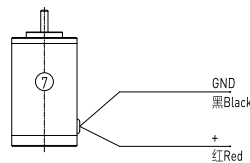

常用接线图示 THE STANDARD WIRES CONTACT DRAWINGS

有Hall传感器内驱型
Hall sensor internal
driver type

有Hall传感器外驱型
Hall sensor outer
driver type

无Hall传感器外驱型
No hall sensor outer
driver type